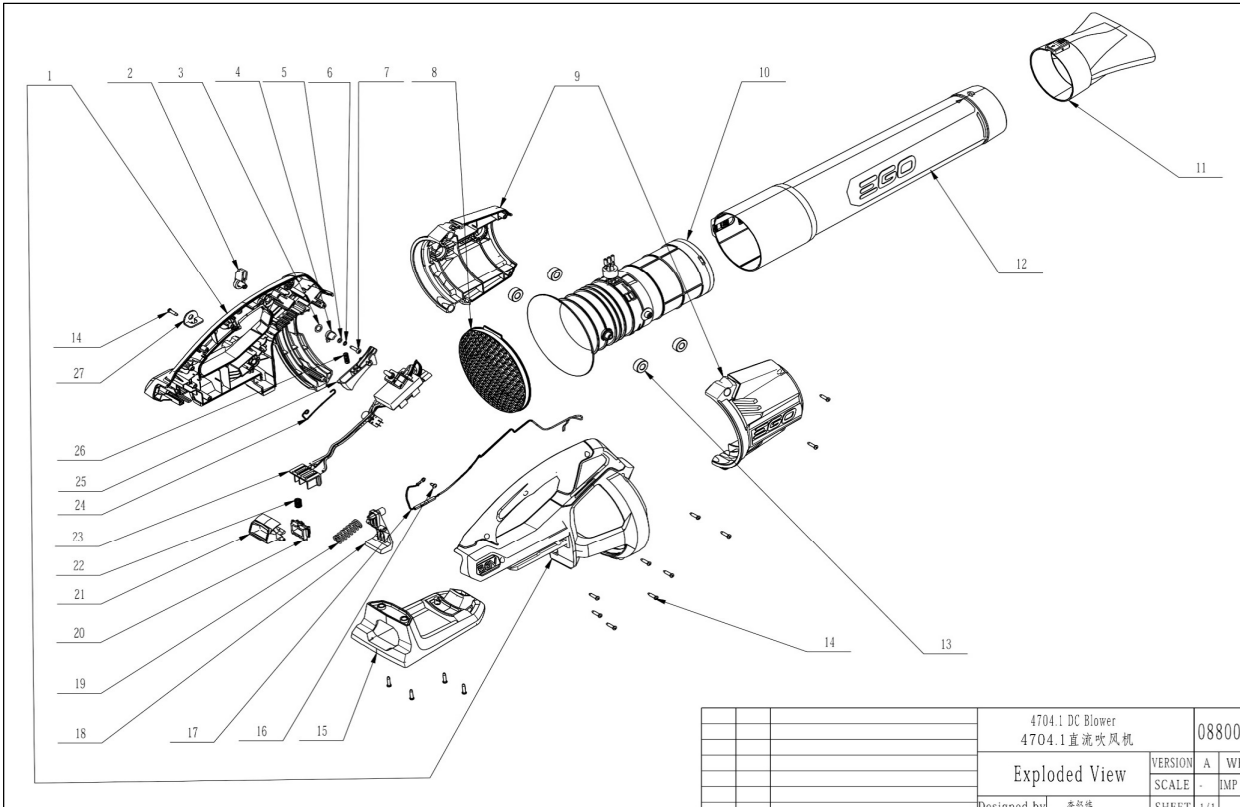

LB5600E + LB5750E

Index No.	Art. No.	Technical Information	Description	QTY in machine
1	2824510001		Handle Set	1
2	3128318001		Speed Adjusting Knob	1
3	3700074001		Wave Washer	1
4	3128317001		Intermediate Wheel	1
5	5650006001		Plain Washer	1
6	5650008001		Spring Washer	1
7	5610259001		Tapping Screw	1
8	3128068001		Fan Baffle	1
9	2824413001		Housing Set	1
10	2824447002		Ducted Set	1
11		Available as accessory	Nozzle Assembly	1
12	2824299001		Blow Tube ASSY	1
13	5650519001		Rubber Gasket	4
14	5610032004		Tapping Screw	15
15	2824381001		Bottom Support ASSY	1
16	5610021004		Tapping Screw	1
17	2824406001		Static Dissipation ASSY	1
18	3127206001		Lever	1
19	3660129002		Spring	1
20	3127202001		Power Pack Button	1
21	3127201001		Release Button	1
22	3660013003		Spring1	1
23	2830126001		Electric Assembly	1
24	3650142001		Anti-static Bar	1
25	3128319001		Trigger	1
26	3660088003		Knob-reset Spring	1
27	3705909001		Hook	1