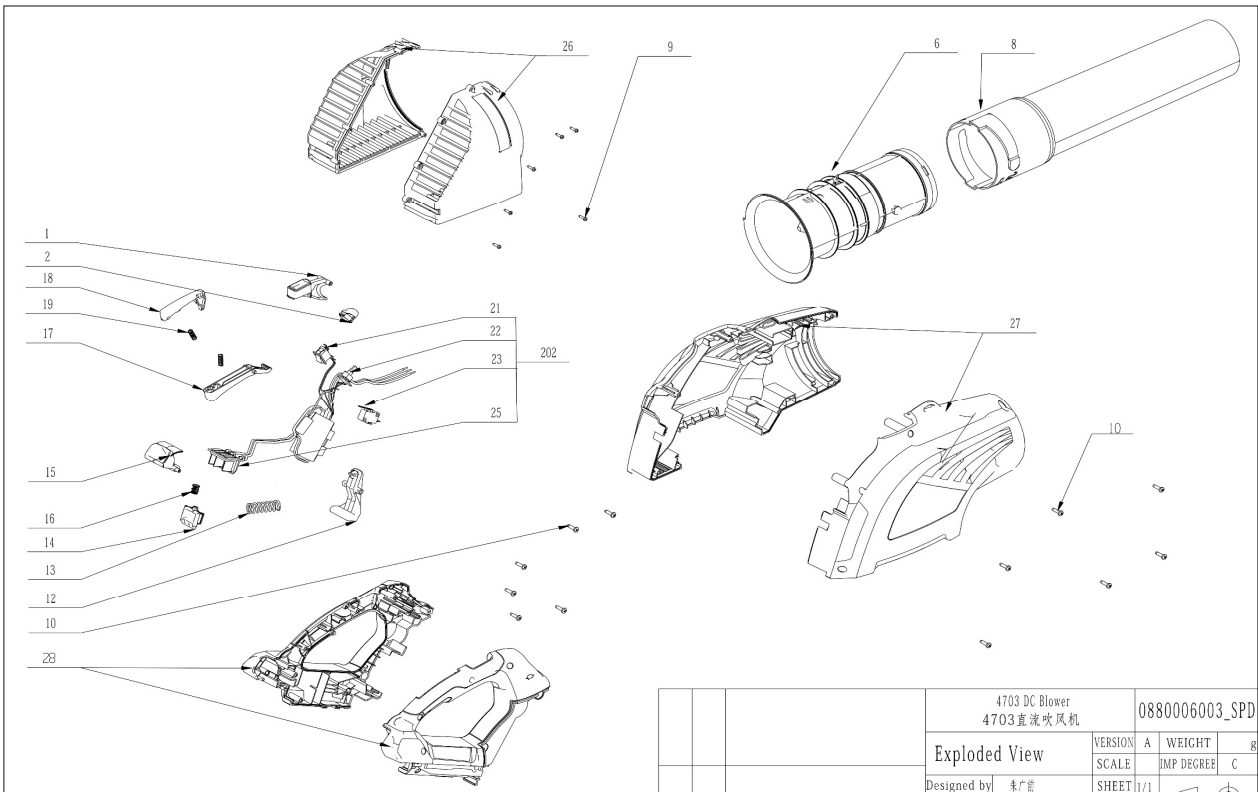

LB4800E V1 > 2016

Index No.	Art. No.	Technical Information	Description	QTY in machine
1	3127214001		Boost Button	1
2	3127215001		Speed Adjusting Knob	1
6	2823629002		Ducted Set (inc DC motor)	1
8	3127195001		Tube	1
9	5610012004		Tapping Screw	6
10	5610032004		Tapping Screw	12
12	3127206001		Lever	1
13	3660129002		Spring	1
14	3127202001		Power Pack Button	1
15	3127201001		Release Button	1
16	3660013003		Spring1	1
17	3127211001		Trigger	1
18	3127212001		Lock Button	1
19	3660088003		Knob-reset Spring	2
202	2823650004		Electric Assembly	1
21		Only available as part of assembly	Rocker Switch	1
22		Only available as part of assembly	PCB Assembly	1
23		Only available as part of assembly	Micro Switch	1
25		Only available as part of assembly	Contact Receptacle ASSY	1
26	2822936001	Assembly to replace left and right fan baffle	Fan Baffle ASSY	1
27	2822946001	Assembly to replace left and right housing	Housing ASSY	1
28	2825075001	Assembly to replace left and right handle housing	Handle ASSY	1